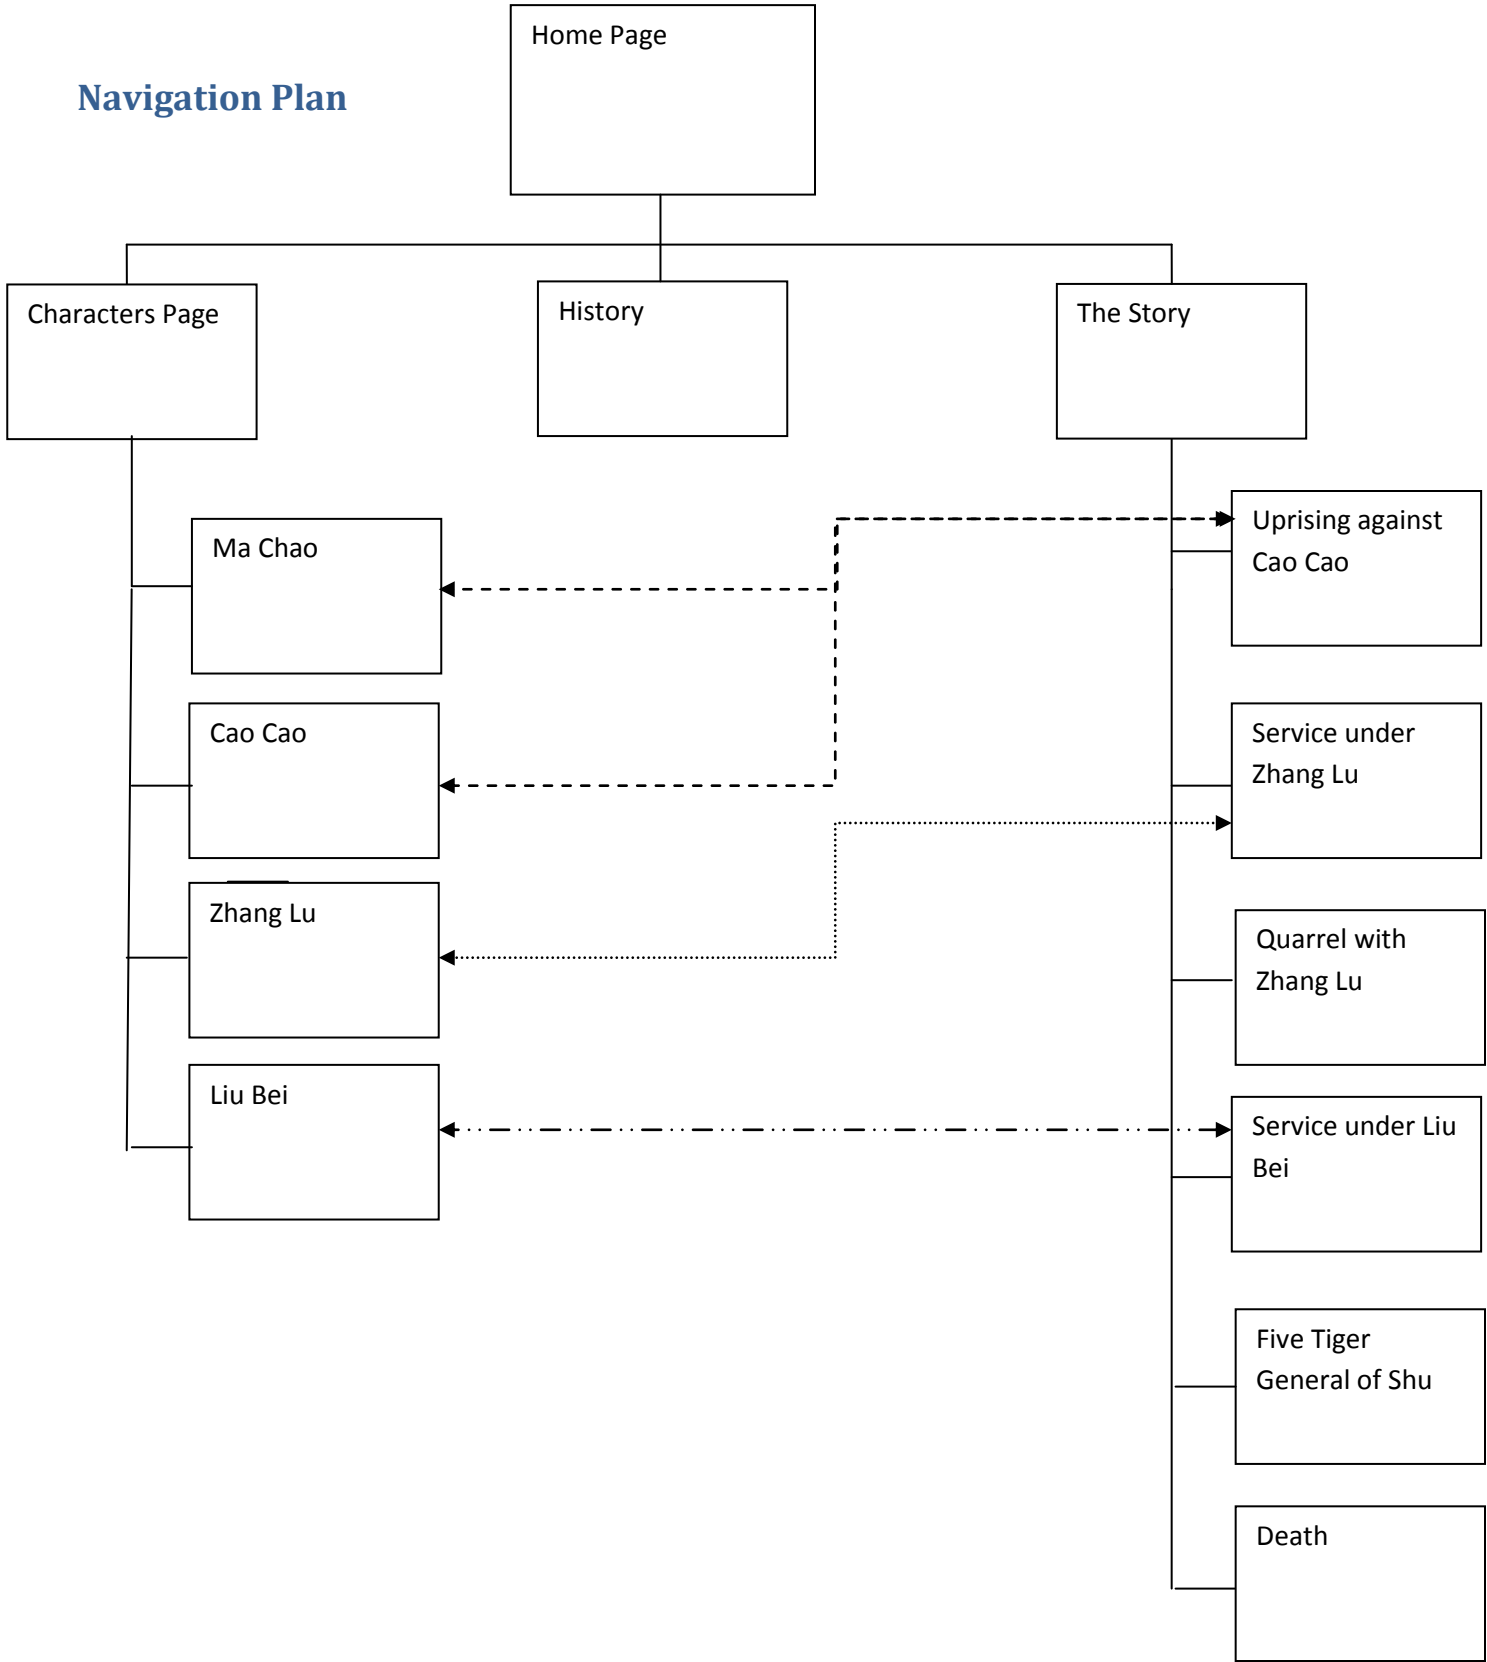

Assignment #2: Architecture and Navigation Plans

Eli Moua

Media 575

Navigation Plan

Architecture Plan

/semesterproject/

index.html

history.html

/characters/

index.html

machao.html

caocao.html

zhanglu.html

liubei.html

/story/

index.html

page2.html

page3.html

page4.html

page5.html

page6.html

page7.html

/images/

/css/